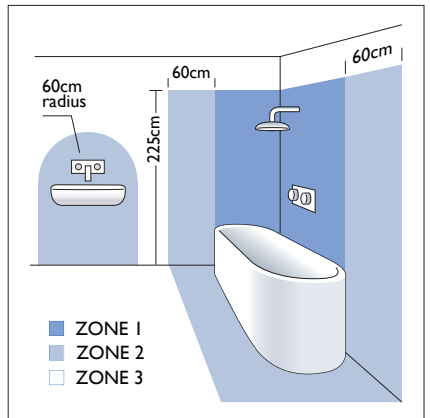

1 x 24w 2G11		excl.
-----------------	--	-------

Zones	<b>2</b>	<b>3</b>
-------	----------	----------

**NOTE:**  
If used with a motion detector, ensure a minimum of 20 minutes ON time.